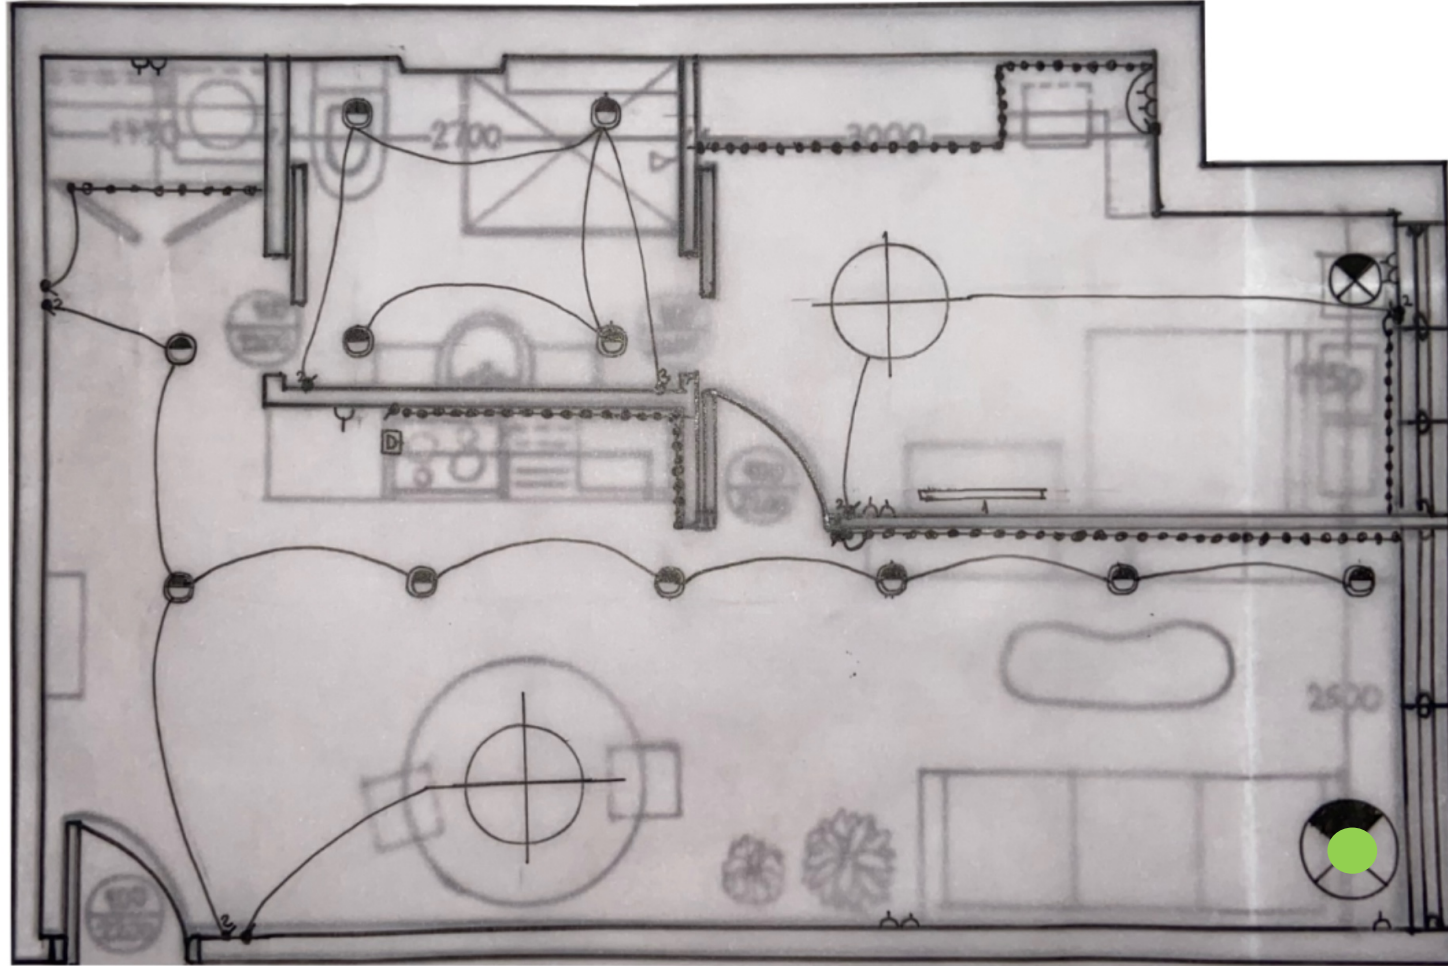

Floor , Luminaire, Downlighter

Price £169.00

Weaver Arc Overreach Floor Lamp, Natural Bamboo

A standing floor lamp that acts as an ambient and task light. This will be located in the living room area.

MADE