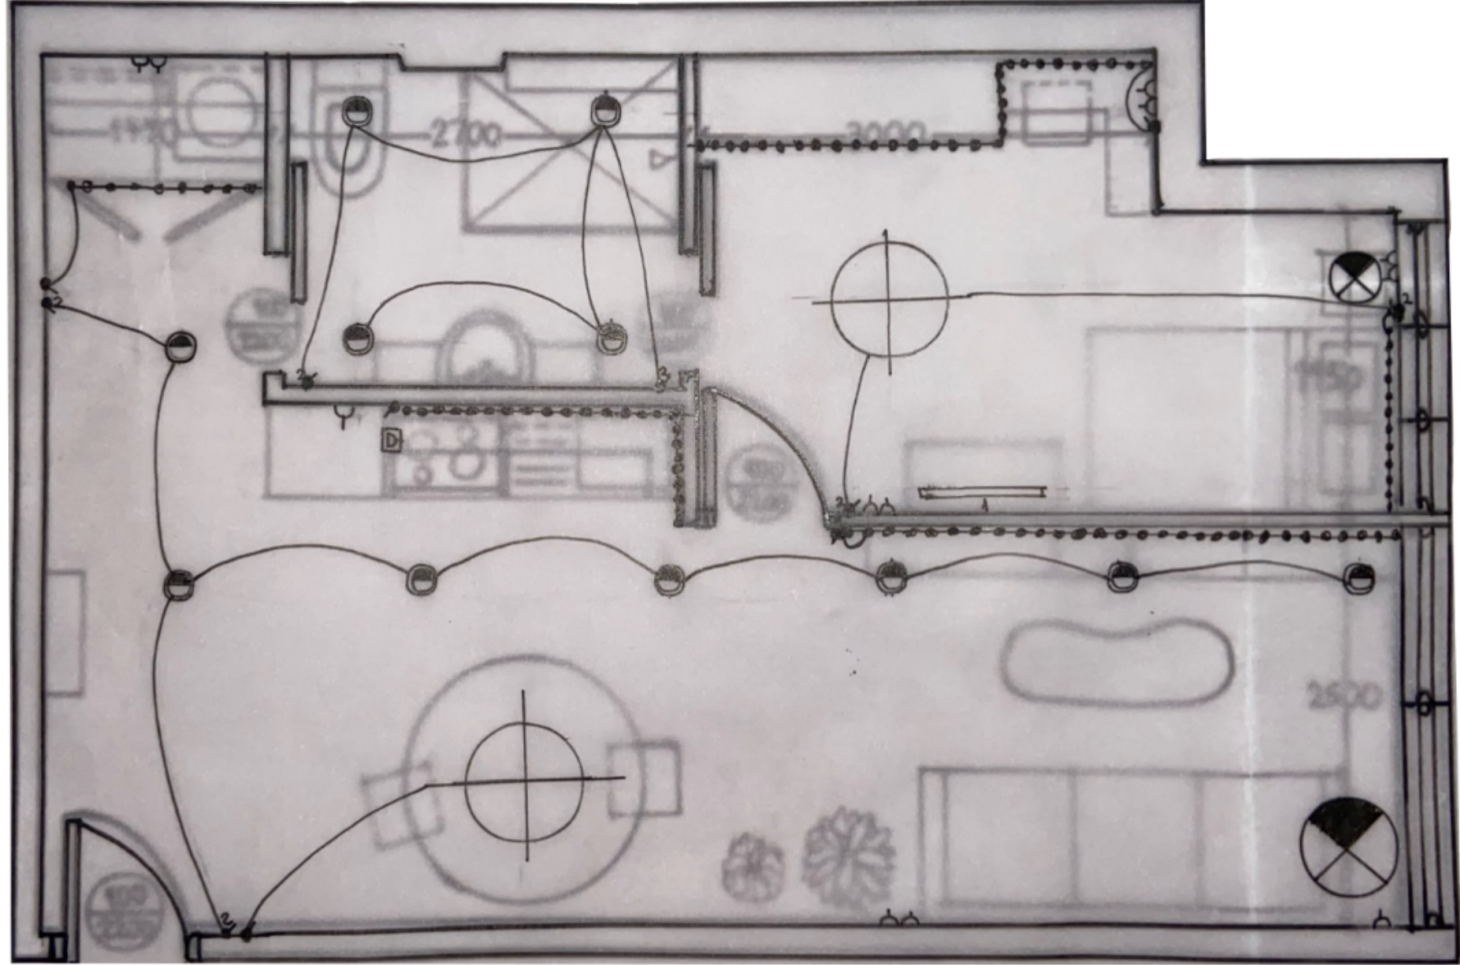

Floor , Luminaire, Downlighter

Price £169.00

Weaver Arc Overreach Floor Lamp, Natural Bamboo

A standing floor lamp that acts as an ambient and task light. This will be located in the living room area.

MADE