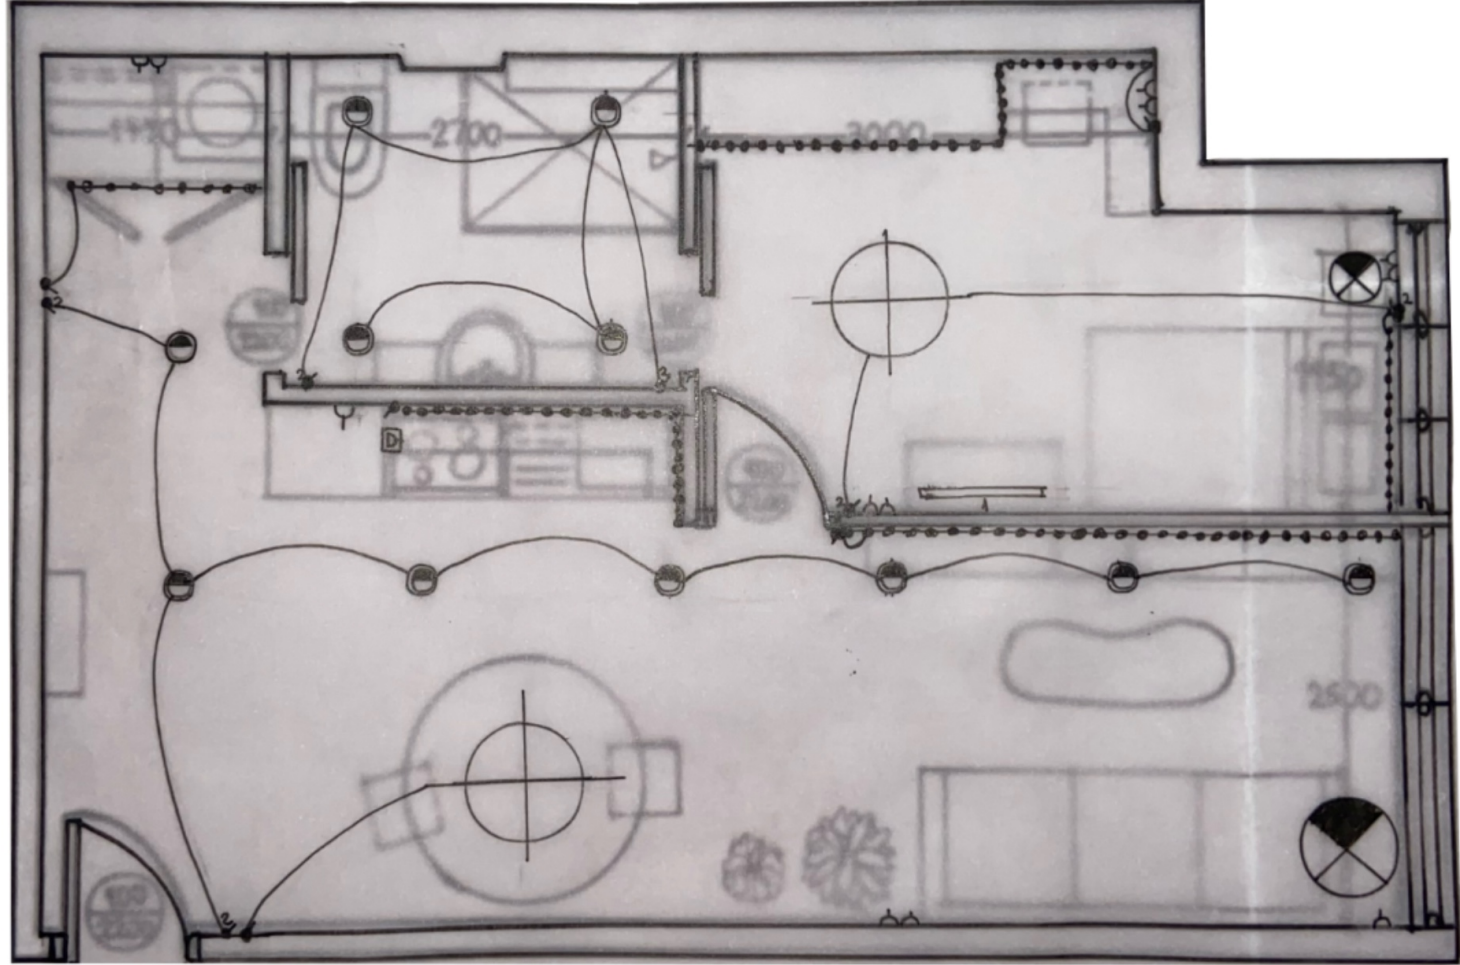

Lighting Design

Apartment Project

MOOD BOARD

ceiling light

Price £39.99

ANDRE aged brass globe shaped ceiling pendant with opal glass

A ceiling light that goes over the dining table and acts like an ambient and task light.