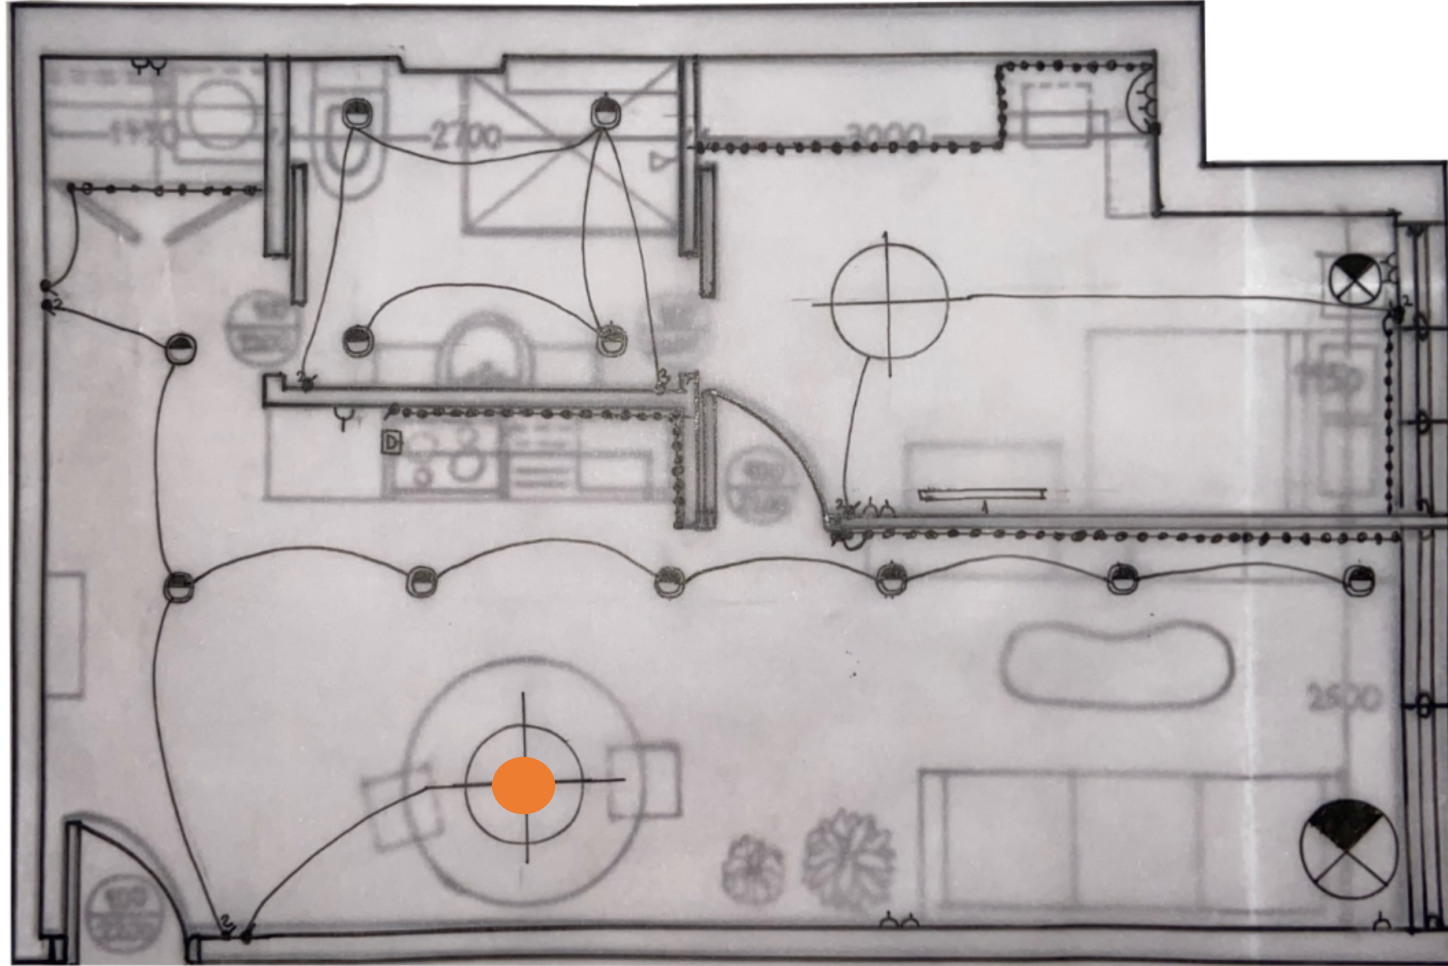

Lighting Design

Apartment Project

MOOD BOARD

ceiling light

Price £39.99

ANDRE aged brass globe shaped ceiling pendant with opal glass

A ceiling light that goes over the dining table and acts like an ambient and task light.