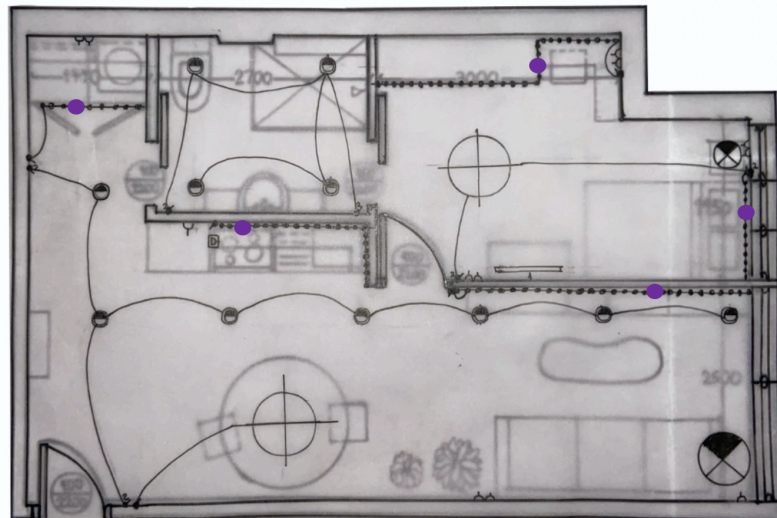

Reasons

These LED stripes has a warmer tone to it, so it will help to make the mood of the room more relaxing which is good for the apartment. Especially, in the bedroom and the living room.

I wanted this apartment to look minimal but also contemporary, following from the design brief. Therefore, having these LED lights can really help to compliment the brief.